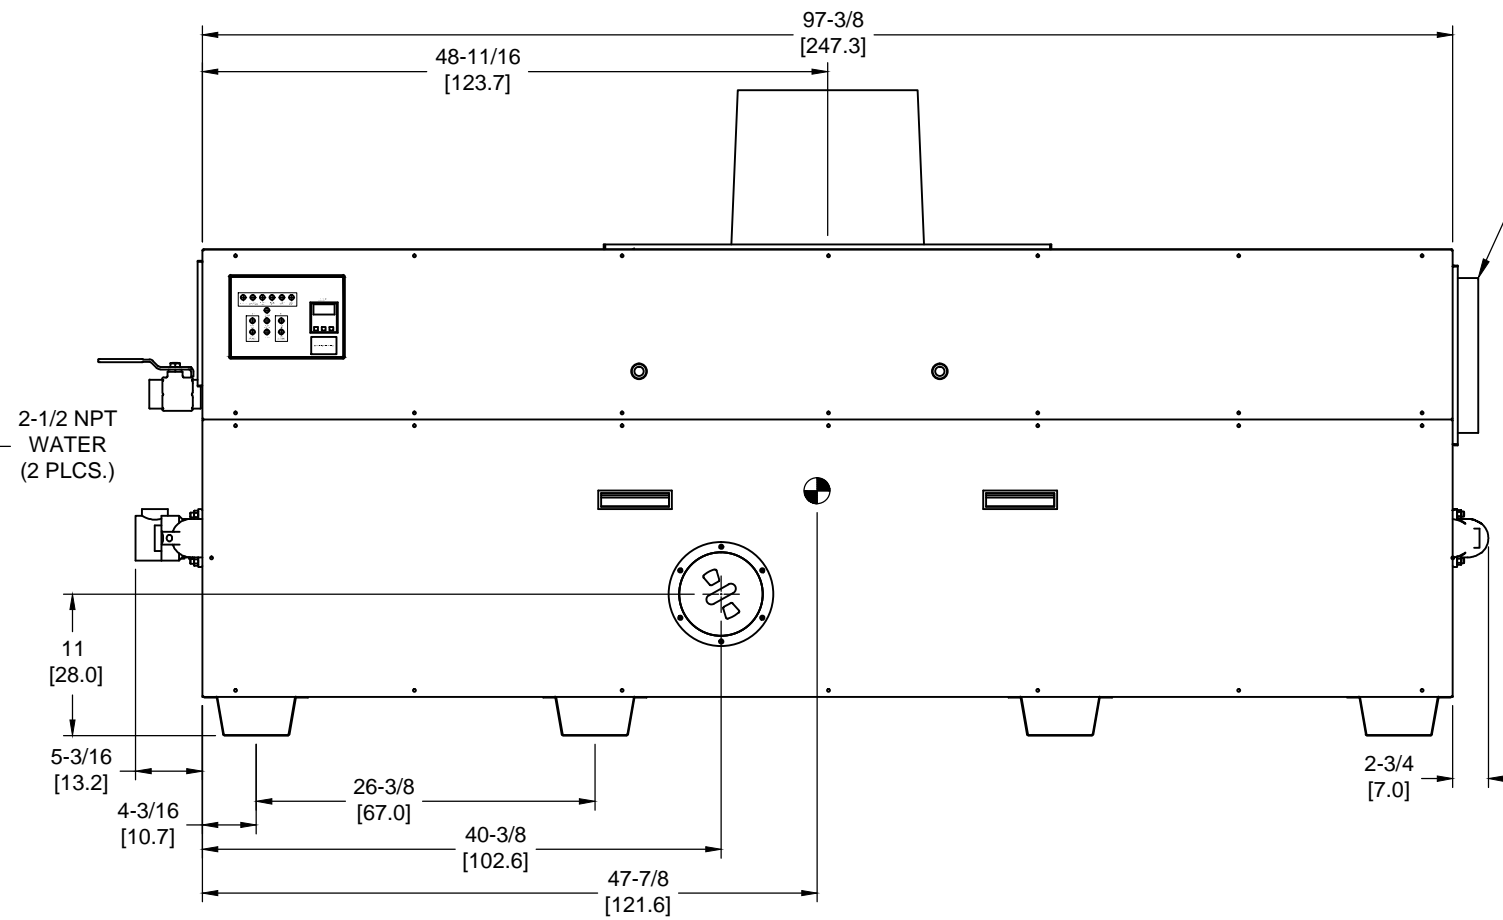

OUTDOOR TOP VIEW

NOTES:

1. SYMBOL INDICATES CENTER OF GRAVITY.
2. DIMENSIONS ARE NORMAL AND SUBJECT TO MANUFACTURING VARIATION AND SHOULD NOT BE USED FOR ROUGHING IN.
3. ALL DIMENSIONS ARE INCHES[cm].

LEFT VIEW

FRONT VIEW

AIR INTAKE (REAR MOUNT OPTIONAL)

RIGHT VIEW