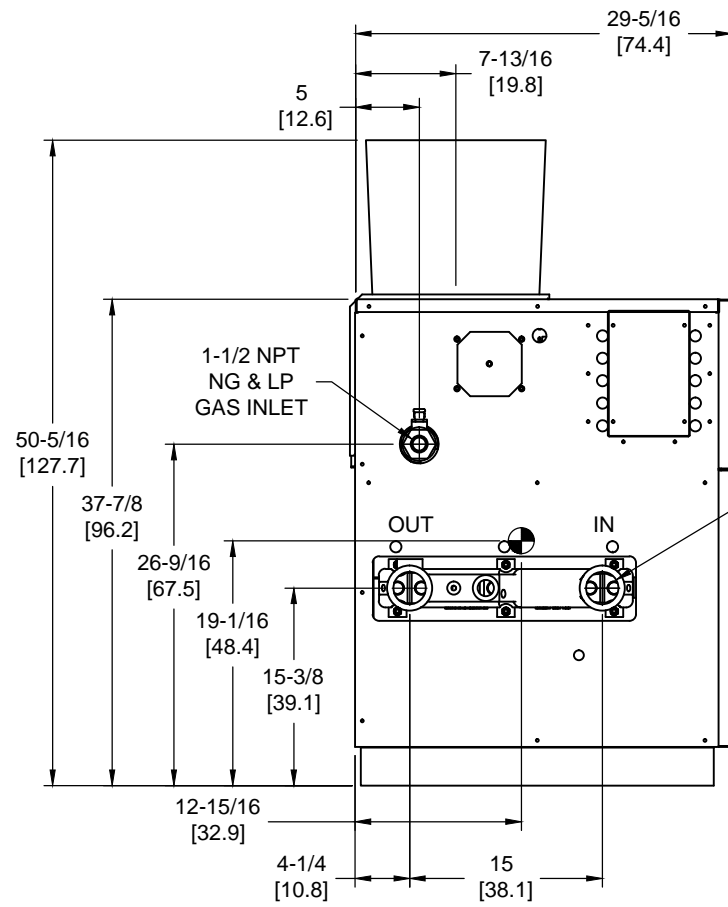

OUTDOOR TOP VIEW

NOTES:

1. SYMBOL INDICATES CENTER OF GRAVITY.
2. DIMENSIONS ARE NORMAL AND SUBJECT TO MANUFACTURING VARIATION AND SHOULD NOT BE USED FOR ROUGHING IN.
3. ALL DIMENSIONS ARE INCHES[cm].

LEFT VIEW

FRONT VIEW

AIR INTAKE (REAR MOUNT OPTIONAL)

RIGHT VIEW