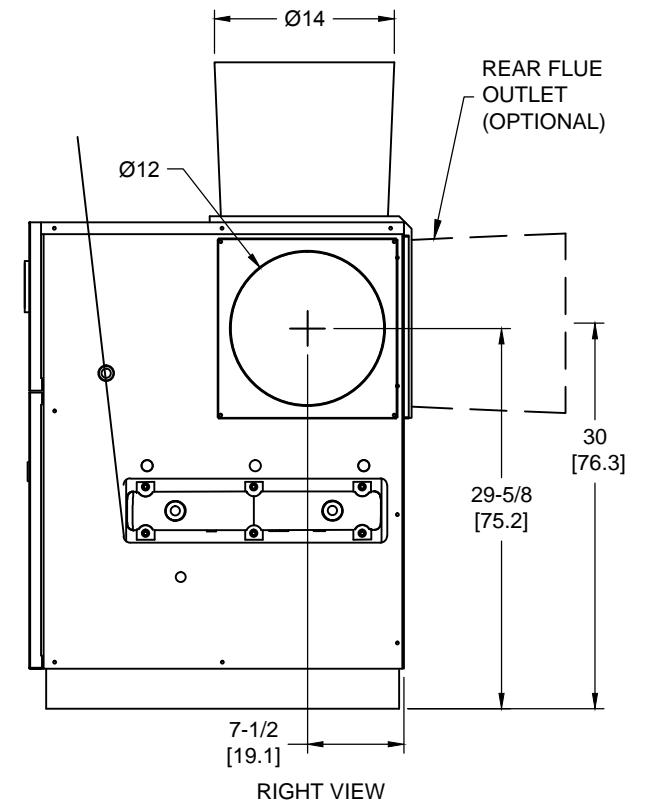

OUTDOOR TOP VIEW

NOTES:

1. SYMBOL INDICATES CENTER OF GRAVITY.
2. DIMENSIONS ARE NORMAL AND SUBJECT TO MANUFACTURING VARIATION AND SHOULD NOT BE USED FOR ROUGHING IN.
3. ALL DIMENSIONS ARE INCHES[cm].

LEFT VIEW

FRONT VIEW

AIR INTAKE (REAR MOUNT OPTIONAL)

RIGHT VIEW