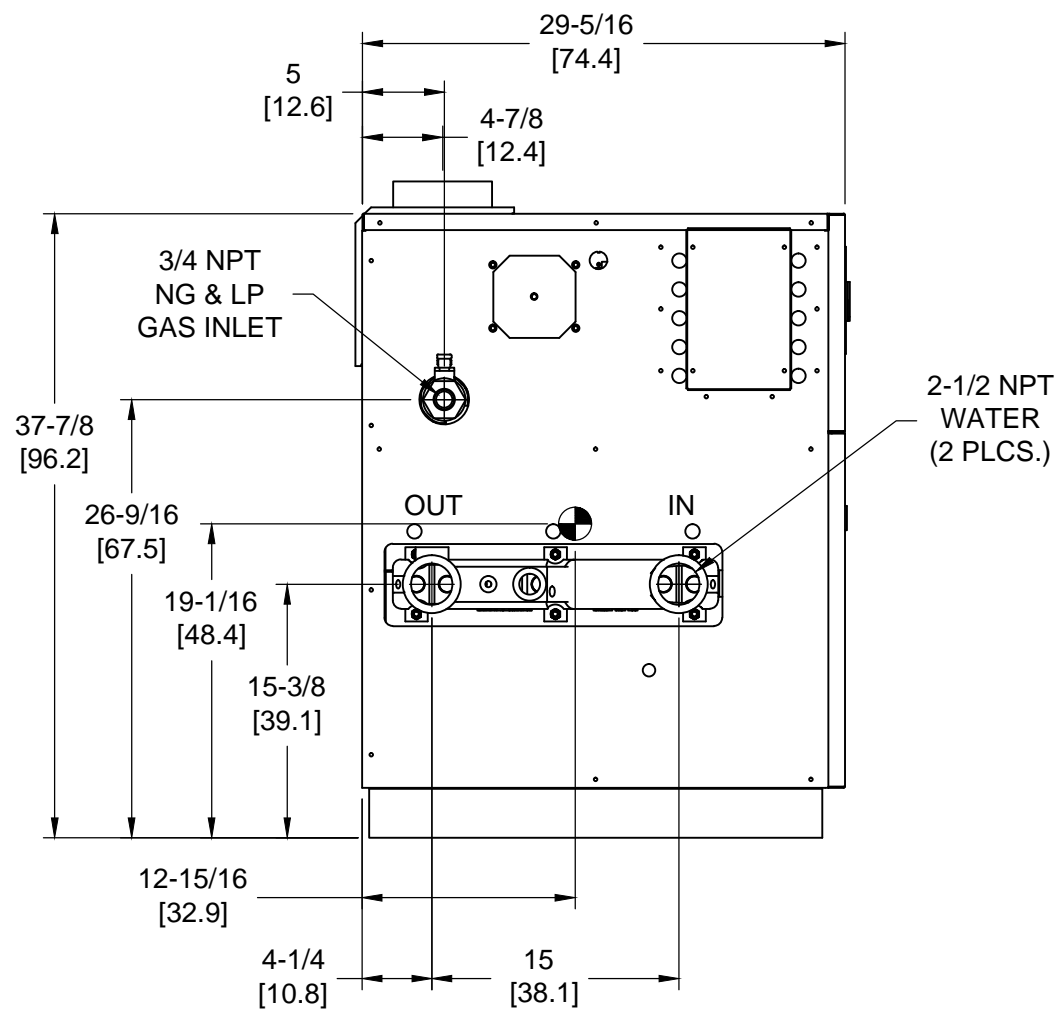

OUTDOOR TOP VIEW

NOTES:

1.  SYMBOL INDICATES CENTER OF GRAVITY.
2. DIMENSIONS ARE NORMAL AND SUBJECT TO MANUFACTURING VARIATION AND SHOULD NOT BE USED FOR ROUGHING IN.
3. ALL DIMENSIONS ARE INCHES[cm].

LEFT VIEW

FRONT VIEW

RIGHT VIEW