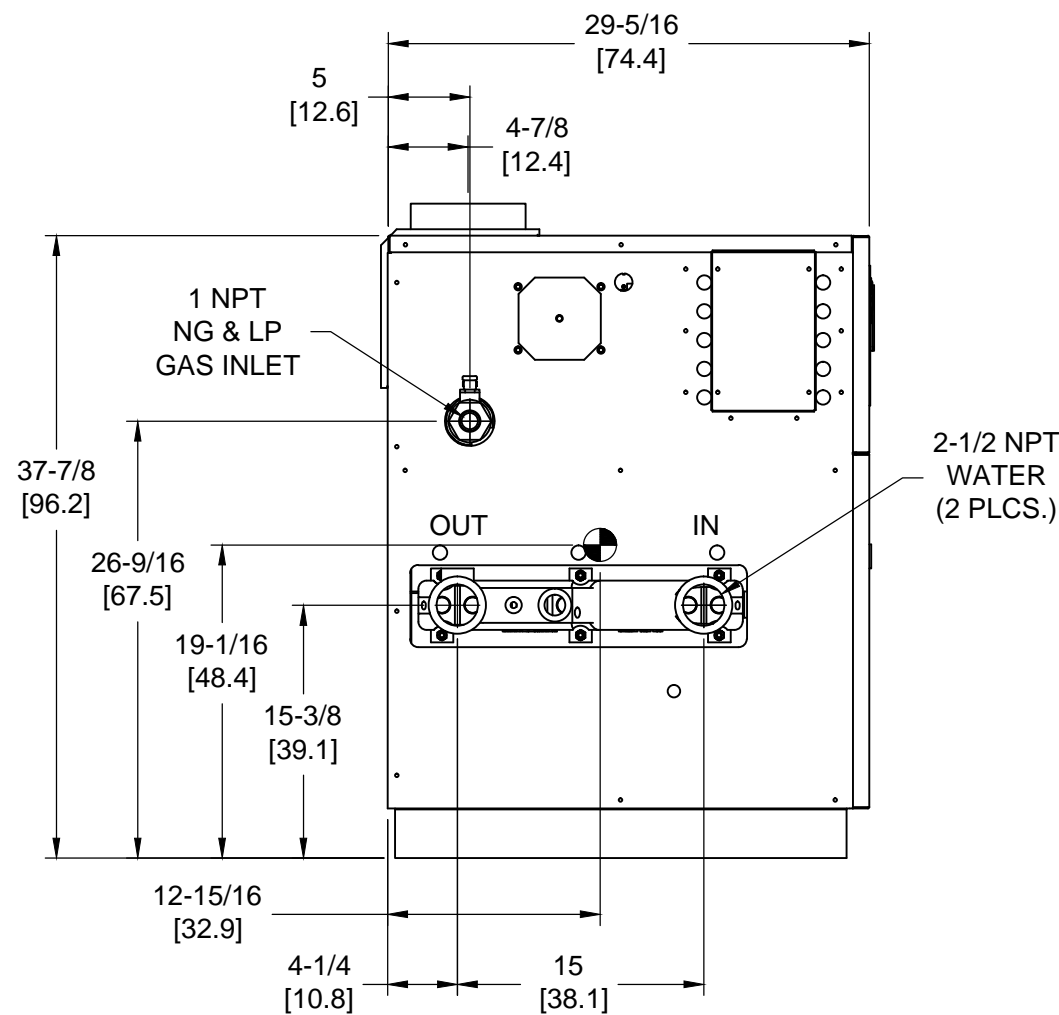

OUTDOOR TOP VIEW

NOTES:

1.  SYMBOL INDICATES CENTER OF GRAVITY.
2. DIMENSIONS ARE NORMAL AND SUBJECT TO MANUFACTURING VARIATION AND SHOULD NOT BE USED FOR ROUGHING IN.
3. ALL DIMENSIONS ARE INCHES[cm].

LEFT VIEW

FRONT VIEW

RIGHT VIEW