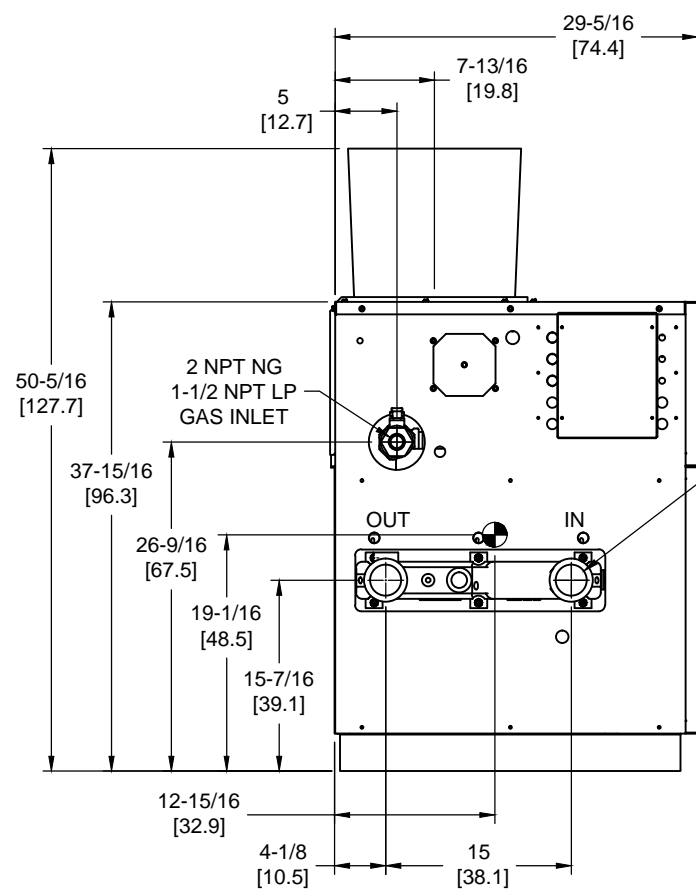

OUTDOOR TOP VIEW

NOTES:

1. SYMBOL INDICATES CENTER OF GRAVITY.
2. DIMENSIONS ARE NORMAL AND SUBJECT TO MANUFACTURING VARIATION AND SHOULD NOT BE USED FOR ROUGHING IN.
3. ALL DIMENSIONS ARE INCHES[cm].

LEFT VIEW

FRONT VIEW

RIGHT VIEW