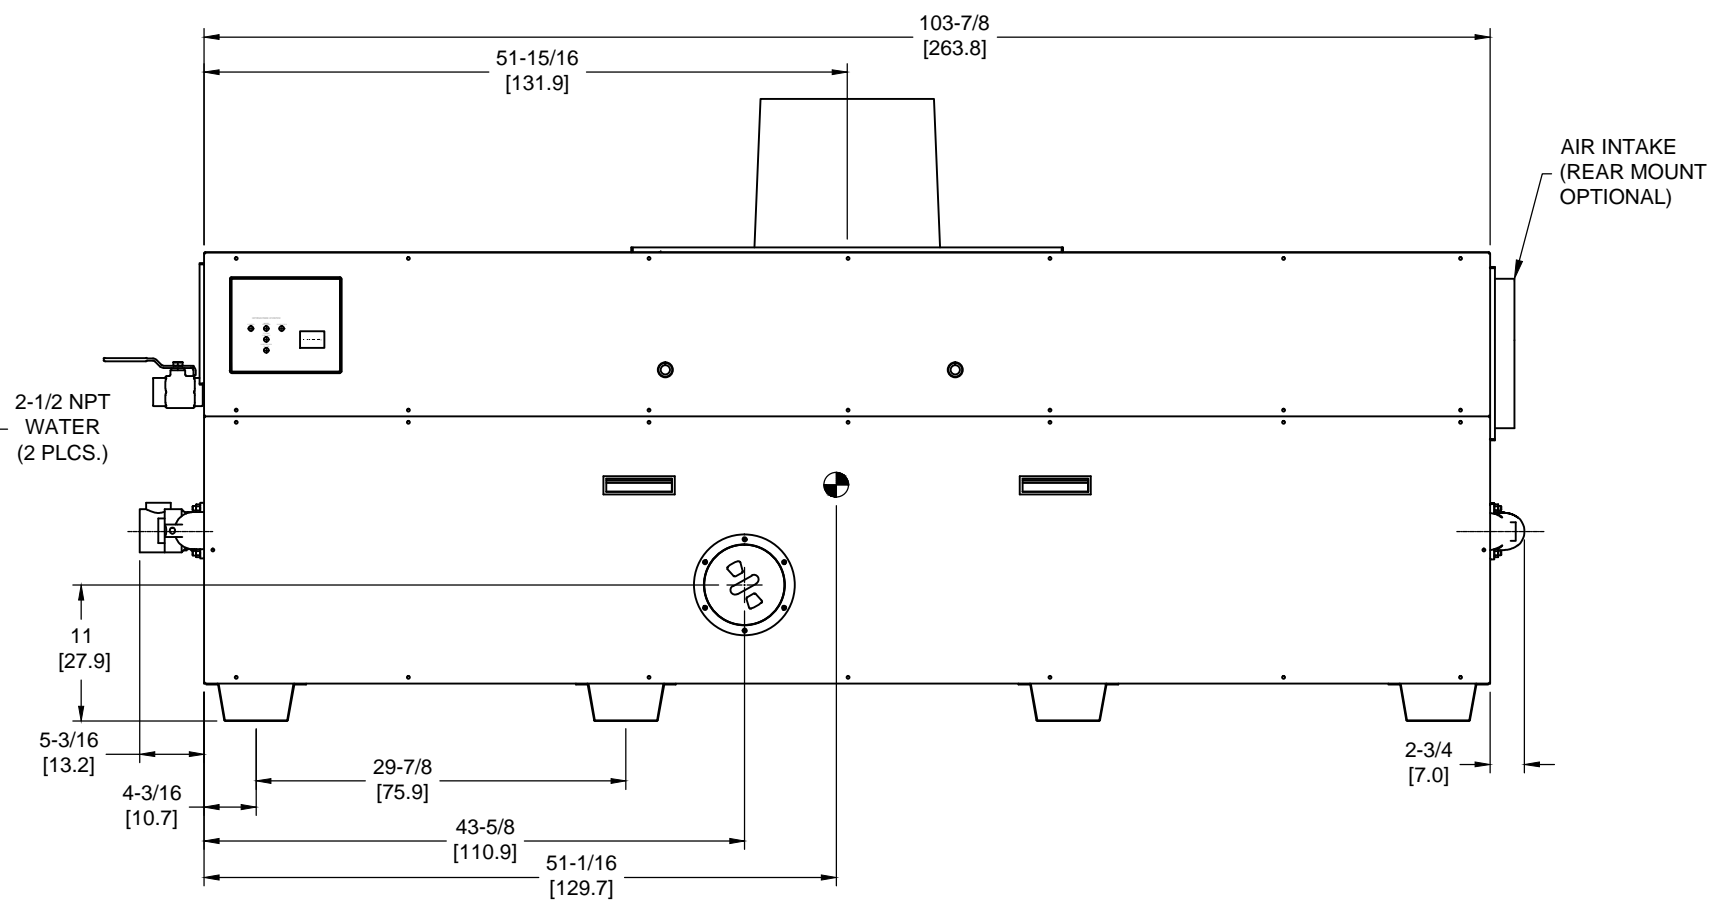

OUTDOOR TOP VIEW

NOTES:

1. SYMBOL INDICATES CENTER OF GRAVITY.
2. DIMENSIONS ARE NORMAL AND SUBJECT TO MANUFACTURING VARIATION AND SHOULD NOT BE USED FOR ROUGHING IN.
3. ALL DIMENSIONS ARE INCHES[cm].

LEFT VIEW

FRONT VIEW

RIGHT VIEW