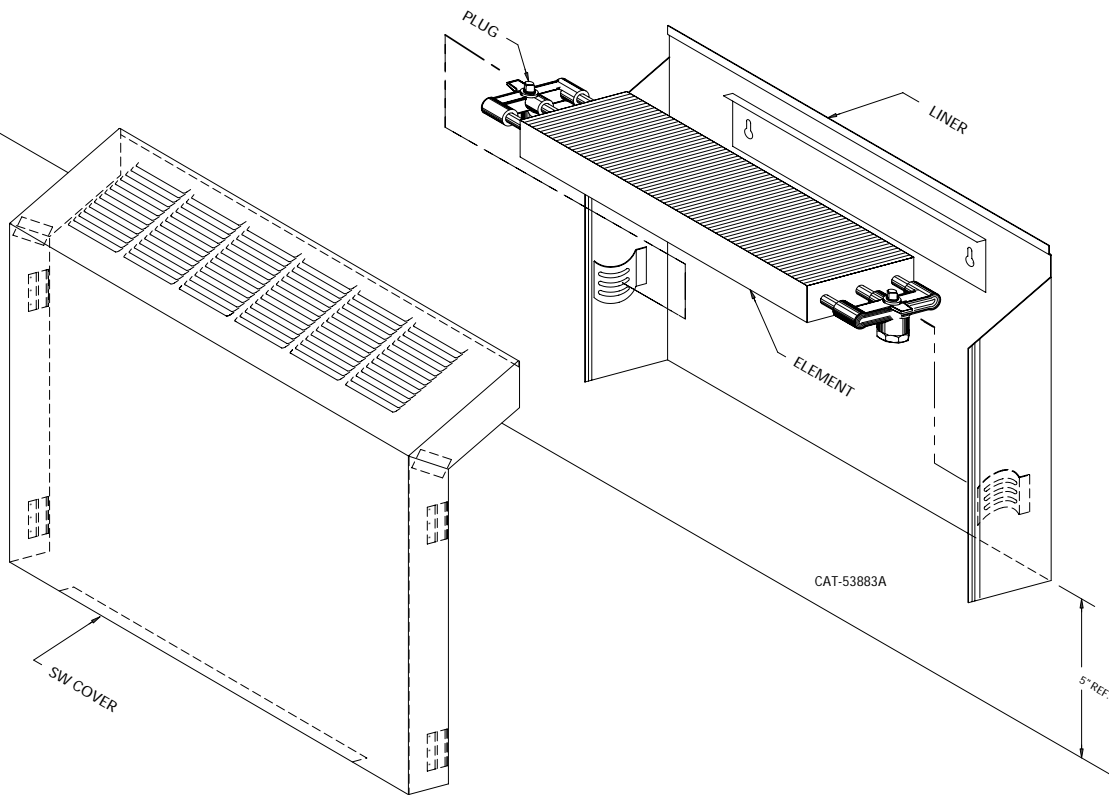

SW Convector Installation Instructions

STERLING HYDRONIC PRODUCTS		260 North Elm St. Westfield, Mass. 01089		DIVISION OF MESTEK, INC.		C
DATE	4/18/97	JOB NAME				
DRAWN BY	SL	ELEMENT				
CHECKED BY	RJP	ELEMENT				
SCALE	1=4					
A		2615	REVISED/UPDATED	2/17/98	SL	
LET.	ECN NO.		REVISION	DATE	BY	APVD.
TITLE		INSTALLATION INSTRUCTIONS		DWG. NO.		REV.
		B-M C TYPE SW		CAT-53883		A